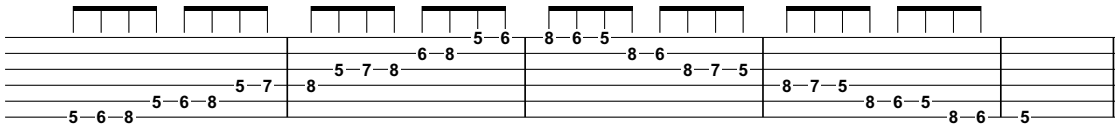

LEVEL 5 GUITAR LOCRIAN MODE

Root 6 CAGED Pattern (A Locrian)

Root 6 3-notes-per-string Pattern (A Locrian)

Root 5 CAGED Pattern (D Locrian)

Root 5 3-notes-per-string Pattern (D Locrian)