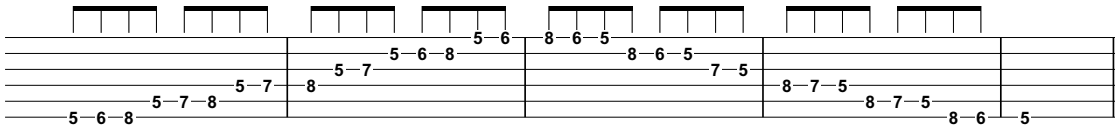

LEVEL 5 GUITAR

PHRYGIAN MODE

Root 6 CAGED Pattern (A Phrygian)

Root 6 3-notes-per-string Pattern (A Phrygian)

Root 5 CAGED Pattern (D Phrygian)

Root 5 3-notes-per-string Pattern (D Phrygian)