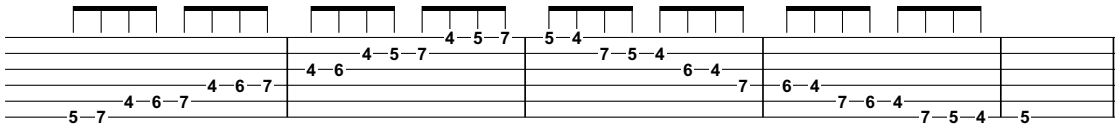

LEVEL 5 GUITAR

LYDIAN MODE

Root 6 CAGED Pattern (A Lydian)

Root 6 3-notes-per-string Pattern (A Lydian)

Root 5 CAGED Pattern (D Lydian)

Root 5 3-notes-per-string Pattern (D Lydian)