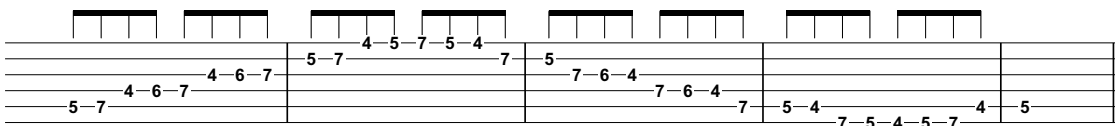

LEVEL 5 GUITAR

LYDIAN MODE

Root 6 CAGED Pattern (A Lydian)

Root 6 3-notes-per-string Pattern (A Lydian)

Root 5 CAGED Pattern (D Lydian)

Root 5 3-notes-per-string Pattern (D Lydian)