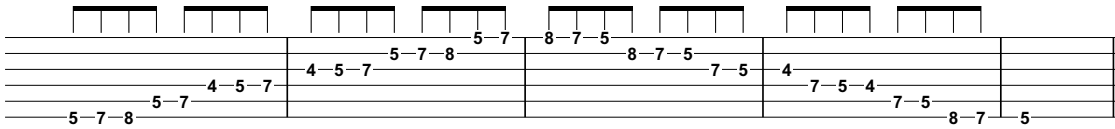

LEVEL 5 GUITAR

DORIAN MODE

Root 6 CAGED Pattern (A Dorian)

Root 6 3-notes-per-string Pattern (A Dorian)

Root 5 CAGED Pattern (D Dorian)

Root 5 3-notes-per-string Pattern (D Dorian)