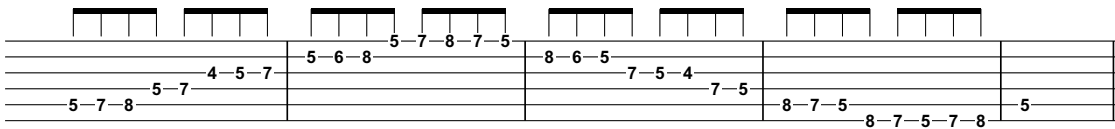

LEVEL 5 GUITAR

DORIAN MODE

Root 6 CAGED Pattern (A Dorian)

Root 6 3-notes-per-string Pattern (A Dorian)

Root 5 CAGED Pattern (D Dorian)

Root 5 3-notes-per-string Pattern (D Dorian)