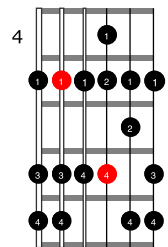

LEVEL 5 GUITAR

DORIAN MODE

Root 6 CAGED Pattern (A Dorian)

Root 6 3-notes-per-string Pattern (A Dorian)

Root 5 CAGED Pattern (D Dorian)

Root 5 3-notes-per-string Pattern (D Dorian)