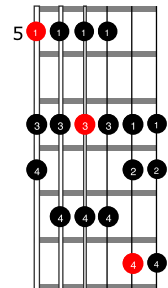

LEVEL 5 GUITAR

DORIAN MODE

Root 6 CAGED Pattern (A Dorian)

Root 6 3-notes-per-string Pattern (A Dorian)

Root 5 CAGED Pattern (D Dorian)

Root 5 3-notes-per-string Pattern (D Dorian)