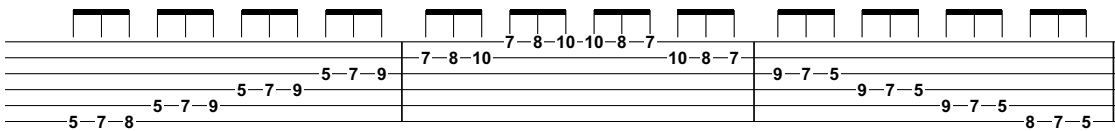

LEVEL 5 GUITAR

DORIAN MODE

Root 6 CAGED Pattern (A Dorian)

Root 6 3-notes-per-string Pattern (A Dorian)

Root 5 CAGED Pattern (D Dorian)

Root 5 3-notes-per-string Pattern (D Dorian)