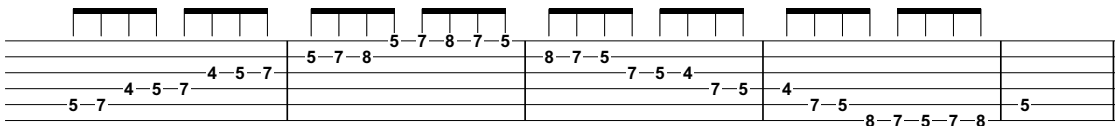

LEVEL 5 GUITAR

MIXOLYDIAN MODE

Root 6 CAGED Pattern (A Mixolydian)

Root 6 3-notes-per-string Pattern (A Mixolydian)

Root 5 CAGED Pattern (D Mixolydian)

Root 5 3-notes-per-string Pattern (D Mixolydian)