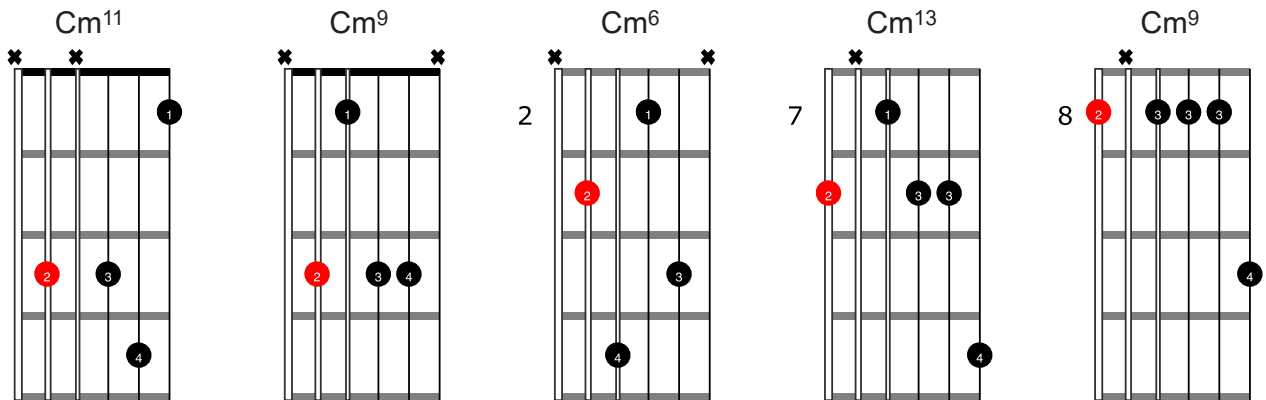

LEVEL 5 GUITAR EXTENDED CHORDS - C ROOT

Major Type

Minor Type

Dominant Type