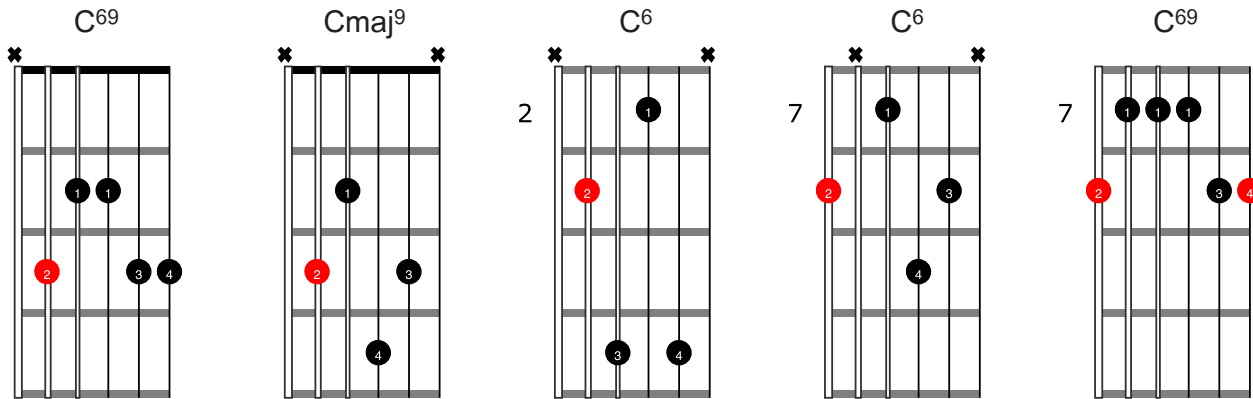

LEVEL 5 GUITAR EXTENDED CHORDS - C ROOT

Major Type

Minor Type

Dominant Type