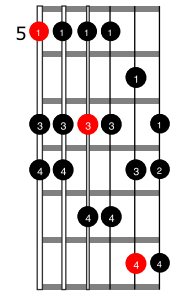

LEVEL 5 GUITAR

AEOLIAN MODE

Root 6 CAGED Pattern (A Aeolian)

Root 6 3-notes-per-string Pattern (A Aeolian)

Root 5 CAGED Pattern (D Aeolian)

Root 5 3-notes-per-string Pattern (D Aeolian)