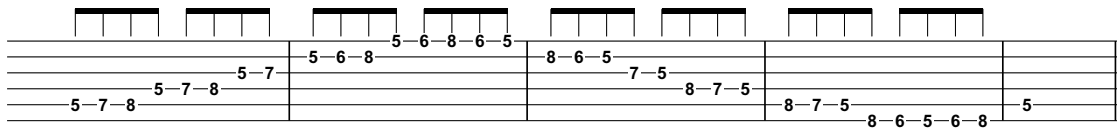

LEVEL 5 GUITAR

AEOLIAN MODE

Root 6 CAGED Pattern (A Aeolian)

Root 6 3-notes-per-string Pattern (A Aeolian)

Root 5 CAGED Pattern (D Aeolian)

Root 5 3-notes-per-string Pattern (D Aeolian)