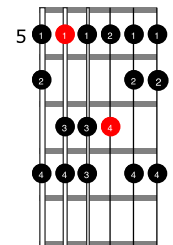

LEVEL 5 GUITAR

AEOLIAN MODE

Root 6 CAGED Pattern (A Aeolian)

Root 6 3-notes-per-string Pattern (A Aeolian)

Root 5 CAGED Pattern (D Aeolian)

Root 5 3-notes-per-string Pattern (D Aeolian)