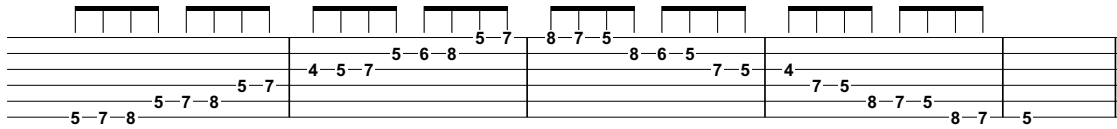

LEVEL 5 GUITAR

AEOLIAN MODE

Root 6 CAGED Pattern (A Aeolian)

Root 6 3-notes-per-string Pattern (A Aeolian)

Root 5 CAGED Pattern (D Aeolian)

Root 5 3-notes-per-string Pattern (D Aeolian)