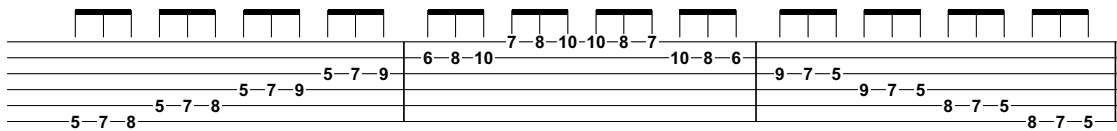

LEVEL 5 GUITAR

AEOLIAN MODE

Root 6 CAGED Pattern (A Aeolian)

Root 6 3-notes-per-string Pattern (A Aeolian)

Root 5 CAGED Pattern (D Aeolian)

Root 5 3-notes-per-string Pattern (D Aeolian)